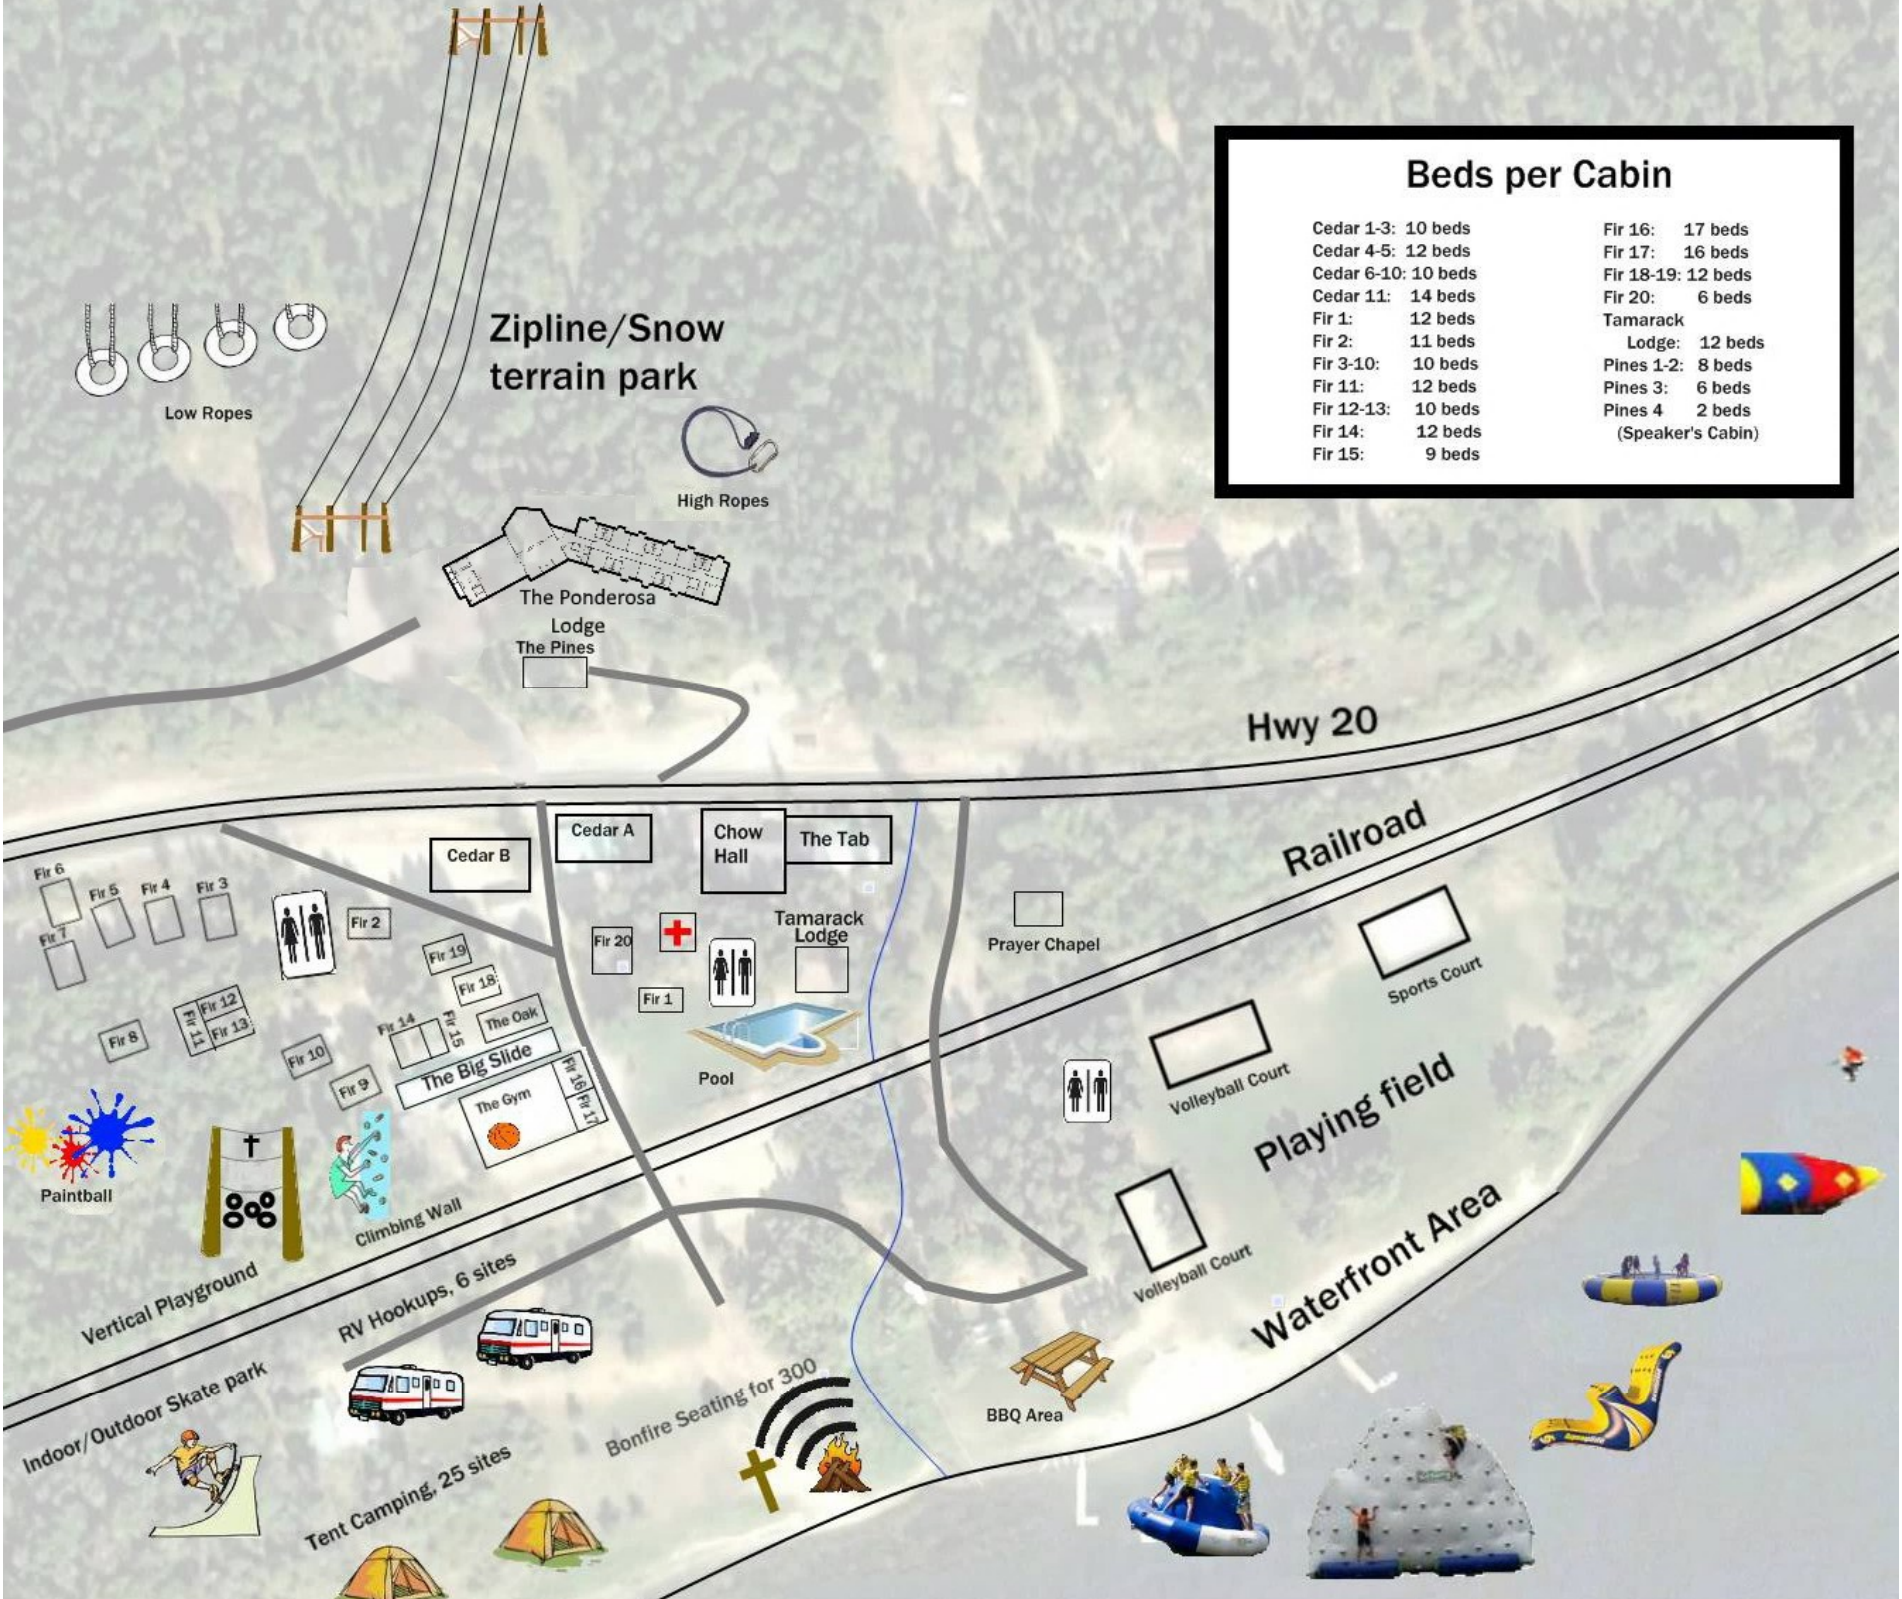

Beds per Cabin

Cedar 1-3:	10 beds	Fir 16:	17 beds
Cedar 4-5:	12 beds	Fir 17:	16 beds
Cedar 6-10:	10 beds	Fir 18-19:	12 beds
Cedar 11:	14 beds	Fir 20:	6 beds
Fir 1:	12 beds	Tamarack	
Fir 2:	11 beds	Lodge:	12 beds
Fir 3-10:	10 beds	Pines 1-2:	8 beds
Fir 11:	12 beds	Pines 3:	6 beds
Fir 12-13:	10 beds	Pines 4:	2 beds
Fir 14:	12 beds		(Speaker's Cabin)
Fir 15:	9 beds		

Zipline/Snow
terrain park

Low Ropes

High Ropes

The Ponderosa
Lodge
The Pines

Hwy 20

Railroad

Fir 6
Fir 5
Fir 4
Fir 3
Fir 7
Fir 8
Fir 12
Fir 13

Cedar B

Fir 14

Fir 15

Fir 16

Fir 17

Vertical Playground

Climbing Wall

RV Hookups, 6 sites

Indoor/Outdoor Skate park

Tent Camping, 25 sites

Bonfire Seating for 300

BBQ Area

Playing field

Waterfront Area